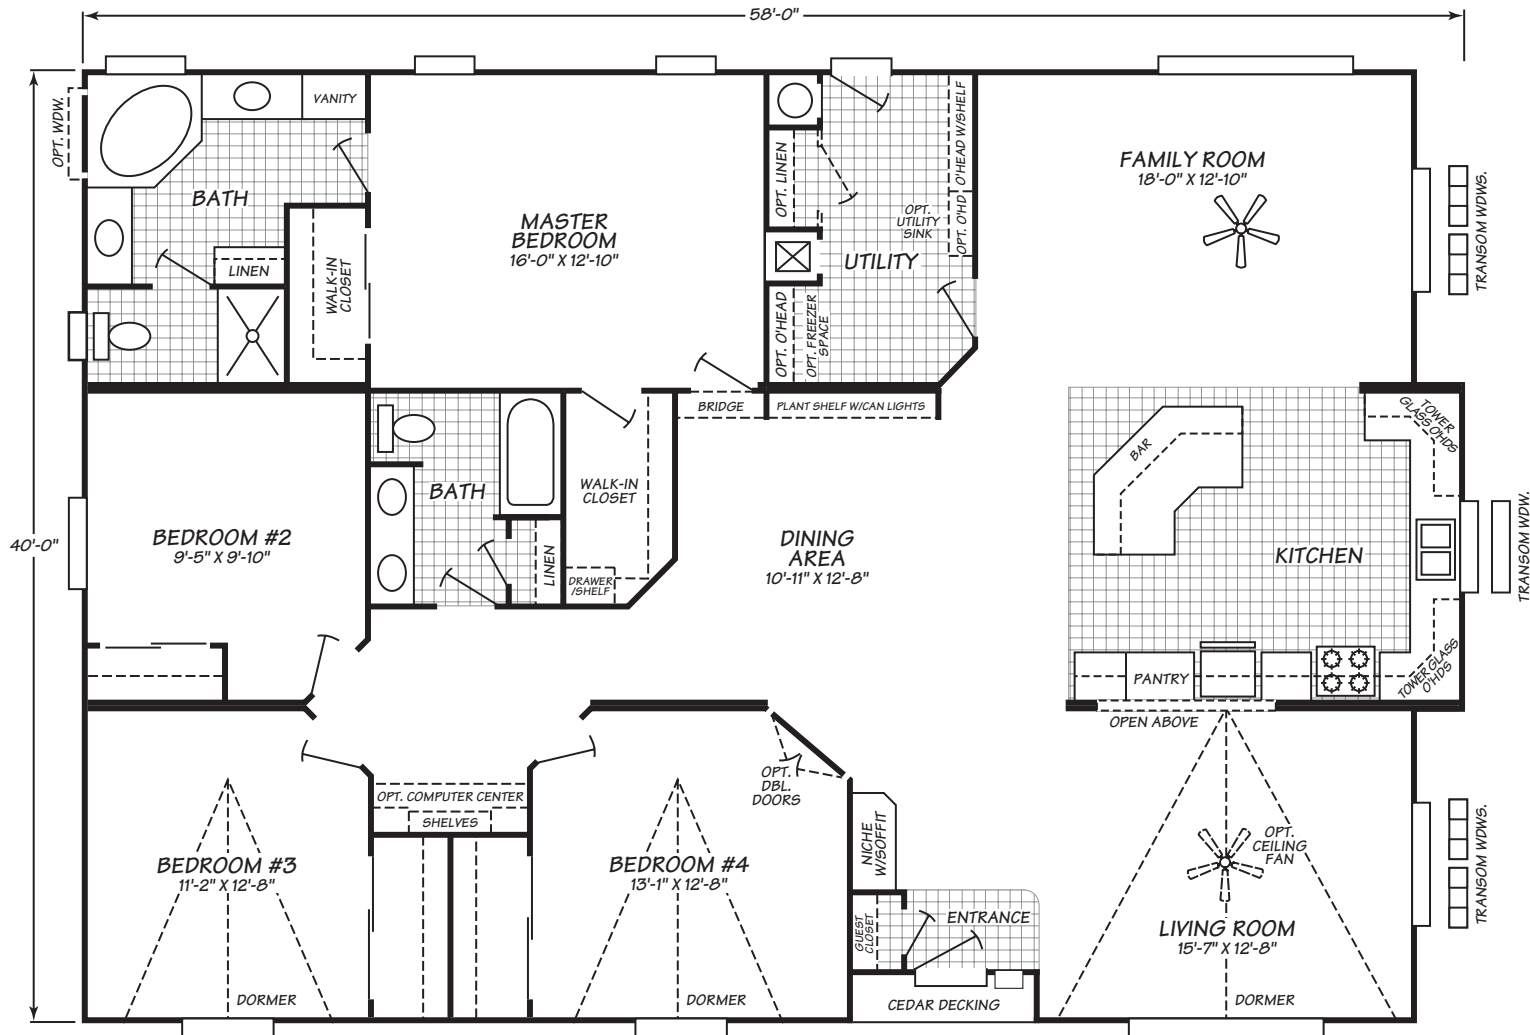

# Barrington Series Model 7584K

4 Bedrooms • 2 Baths • 2,251 Square Feet

Fleetwood Homes reserves the right to change colors, prices, specifications, models, dimensions and materials without notice. Rendering and diagrams are meant to be representative and, in keeping with Fleetwood's policy of constant updating and improvement, may vary from the actual home. All dimensions are nominal and approximated. Square footage is measured from exterior wall to exterior wall, and is an approximate figure. Length indicated in floorplans is floor length only. The length of the hitch is not included. (Add four feet to arrive at transportable length.) Ask your retailer for specifics. PRICES AND SPECIFICATIONS SUBJECT TO CHANGE WITHOUT NOTICE OR OBLIGATION.