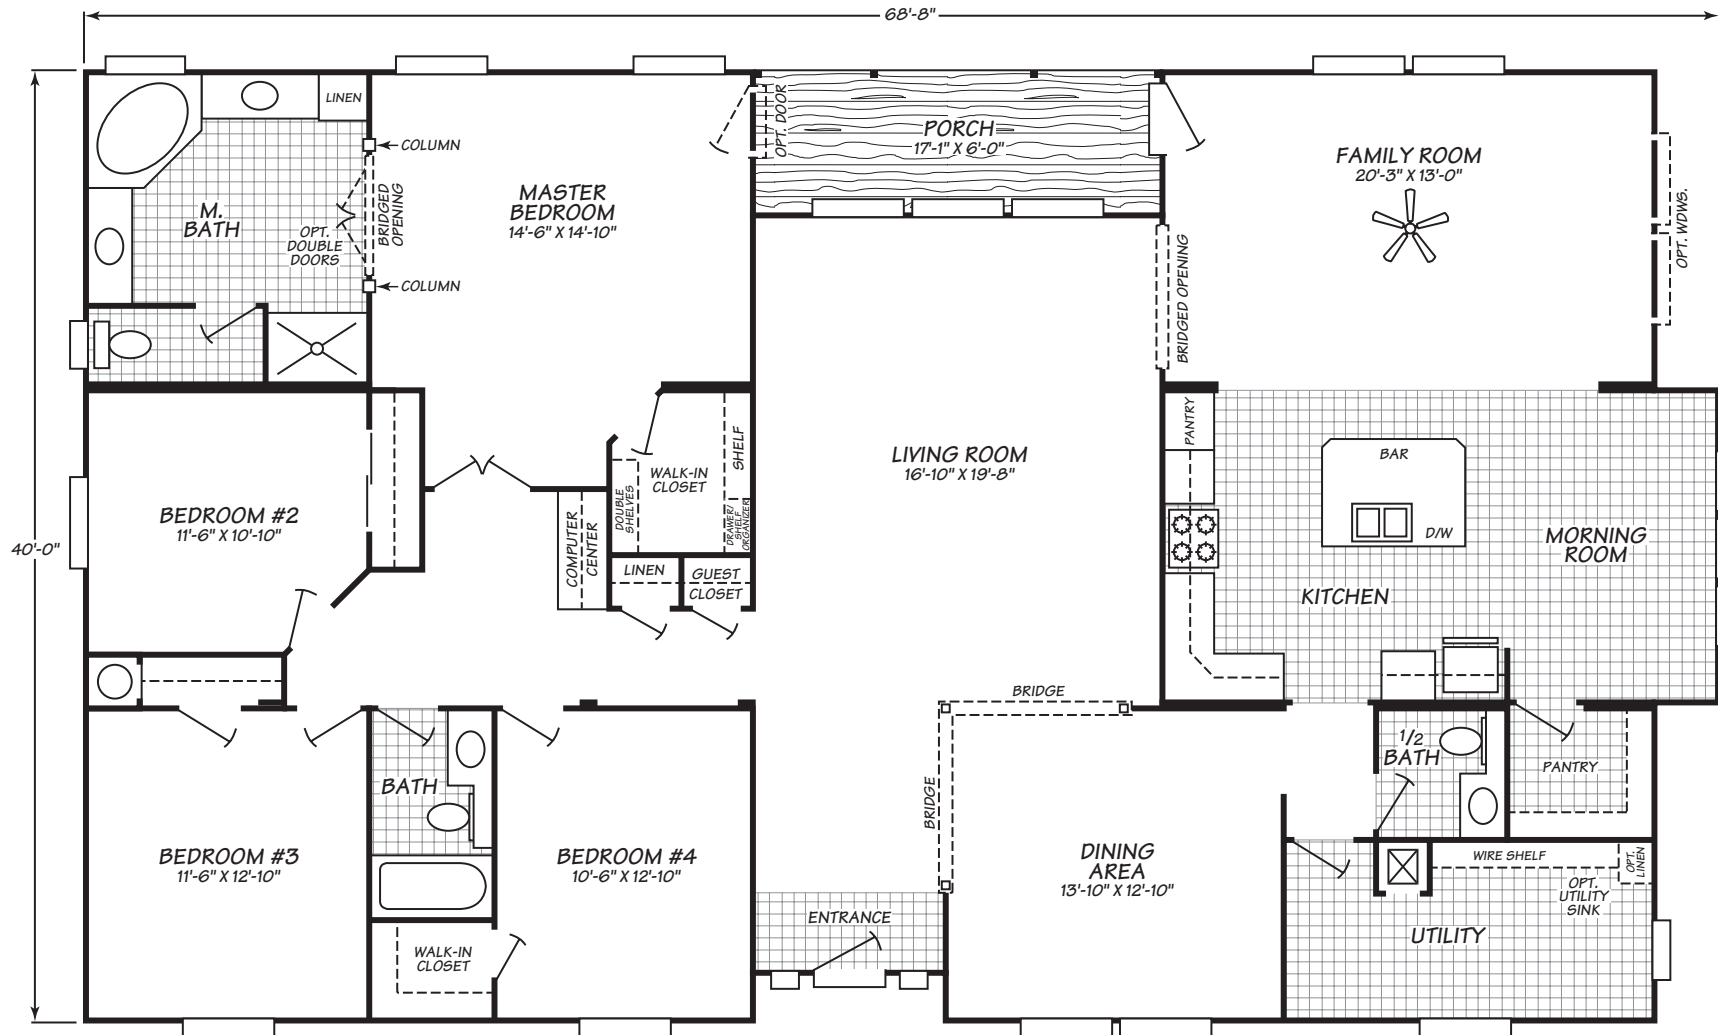

Barrington Series Model 7684F

4 Bedrooms • 2½ Baths • 2,557 Square Feet

Fleetwood Homes reserves the right to change colors, prices, specifications, models, dimensions and materials without notice. Rendering and diagrams are meant to be representative and, in keeping with Fleetwood's policy of constant updating and improvement, may vary from the actual home. All dimensions are nominal and approximated. Square footage is measured from exterior wall to exterior wall, and is an approximate figure. Length indicated in floorplans is floor length only. The length of the hitch is not included. (Add four feet to arrive at transportable length.) Ask your retailer for specifics. PRICES AND SPECIFICATIONS SUBJECT TO CHANGE WITHOUT NOTICE OR OBLIGATION.