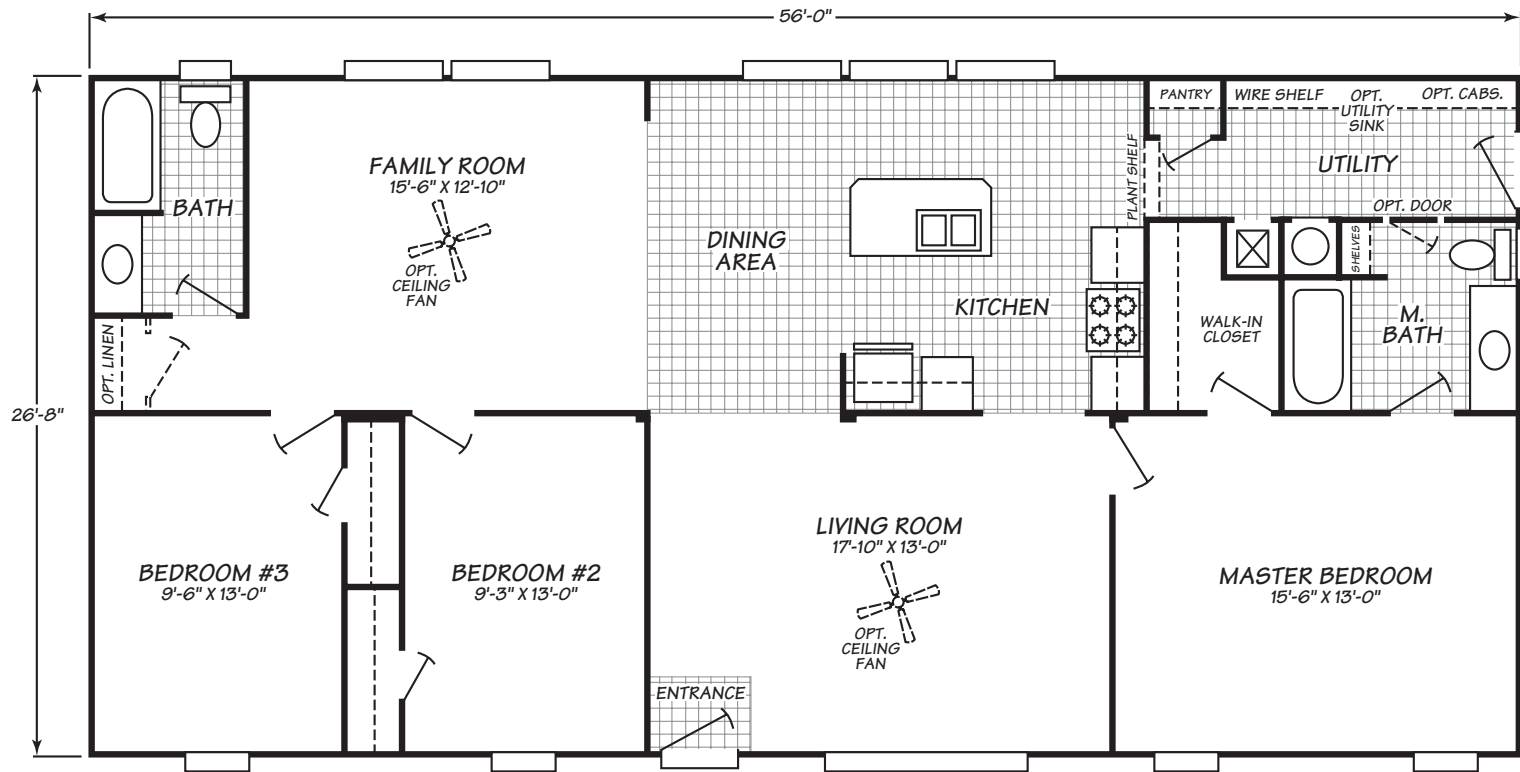

Spring Hill Series Model 4563A

3 Bedrooms • 2 Baths • 1,493 Square Feet

Fleetwood Homes reserves the right to change colors, prices, specifications, models, dimensions and materials without notice. Rendering and diagrams are meant to be representative and, in keeping with Fleetwood's policy of constant updating and improvement, may vary from the actual home. All dimensions are nominal and approximated. Square footage is measured from exterior wall to exterior wall, and is an approximate figure. Length indicated in floorplans is floor length only. The length of the hitch is not included. (Add four feet to arrive at transportable length.) Ask your retailer for specifics. PRICES AND SPECIFICATIONS SUBJECT TO CHANGE WITHOUT NOTICE OR OBLIGATION.